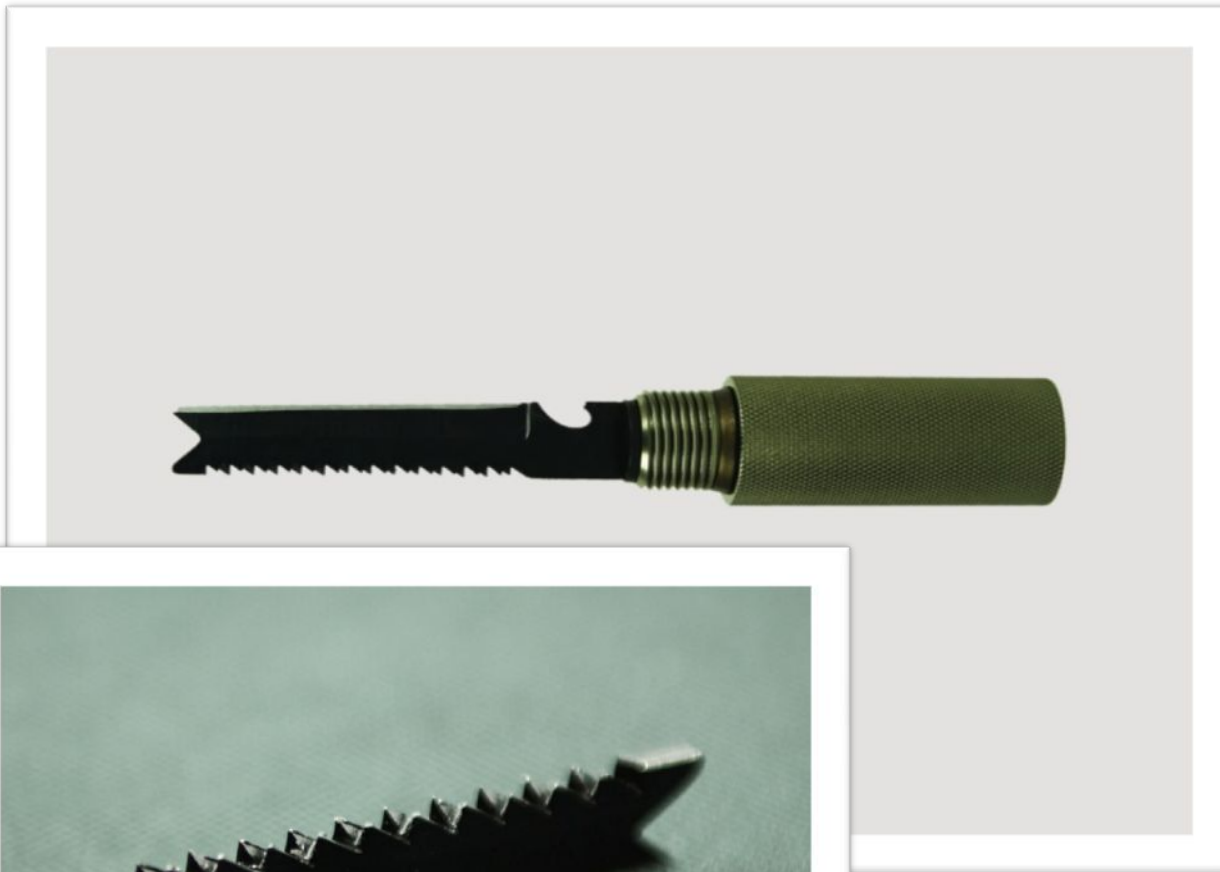

Outdoor knife

Material

Imported hi-carbon steel
Hardness:RHV55

Functions

For peeling, scaling, cutting
as well as a screwdriver