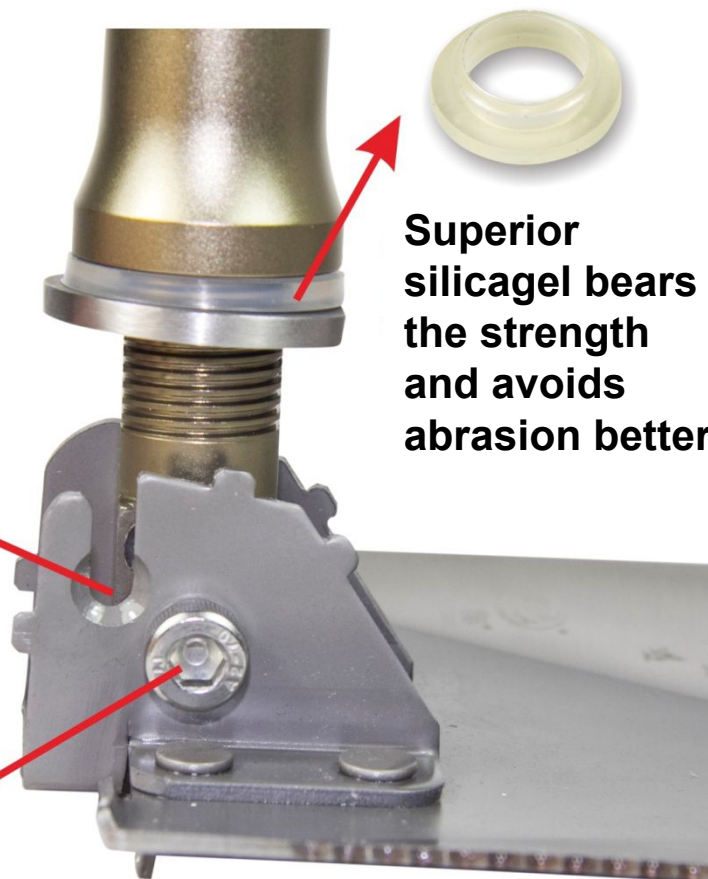

## Lock structure

It can form three kinds of angles, 30°, 90°, 180°, as the functions of hook, hoe, shovel separately.

Fixed at 30°

Fixed at 90°

Fixed at 180°

多吉藏契铲 多吉藏契铲 多吉藏契铲  
多吉藏契铲 多吉藏契铲 多吉藏契铲 多吉藏契铲

神葵® CCTV上榜品牌  
多吉藏契铲

## Connecting shaft

The shaft is made of aluminum alloy for airplane with a tensile strength of Mpa350!

Inlaid enhanced steel can cut iron easily

## Special nut

With the small newly added steel flake in the nut, the bolt and the nut could connect with each other more tightly and stably, which makes the shovel head impossible to loosen

Superior silicagel bears the strength and avoids abrasion better