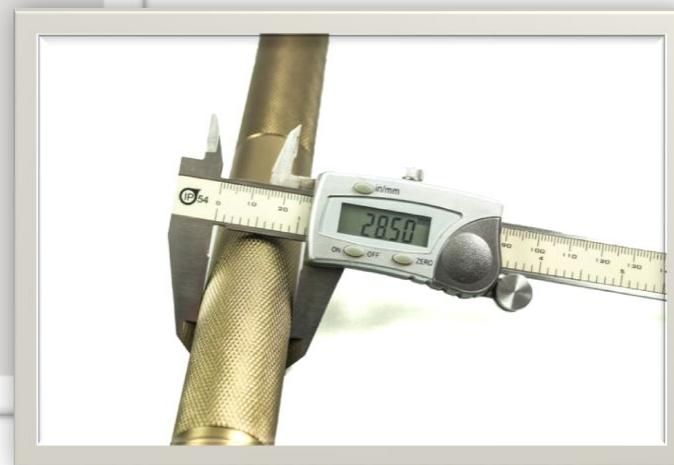

多吉藏葵铲 多吉藏葵铲 多吉藏葵铲
多吉藏葵铲 多吉藏葵铲 多吉藏葵铲 多吉藏葵铲

神葵® CCTV上榜品牌
多吉藏葵铲

— 行车户外的贴身保镖 —
driving outdoor personal bodyguard

The handle is designed with special attention to ergonomics plus delicate knurling treatment to reach a better antiskid effect!

Handle

The handle is made of aluminum alloy for airplanes. The surface is treated by anodic oxidation technology. Besides, it is processed by CNC digital machine that makes it reach the top level of integration and stability in this trade !

Handle diameter:26 mm

Tensile strength:Mpa350.

Can meet the strict demand in different outdoor environment