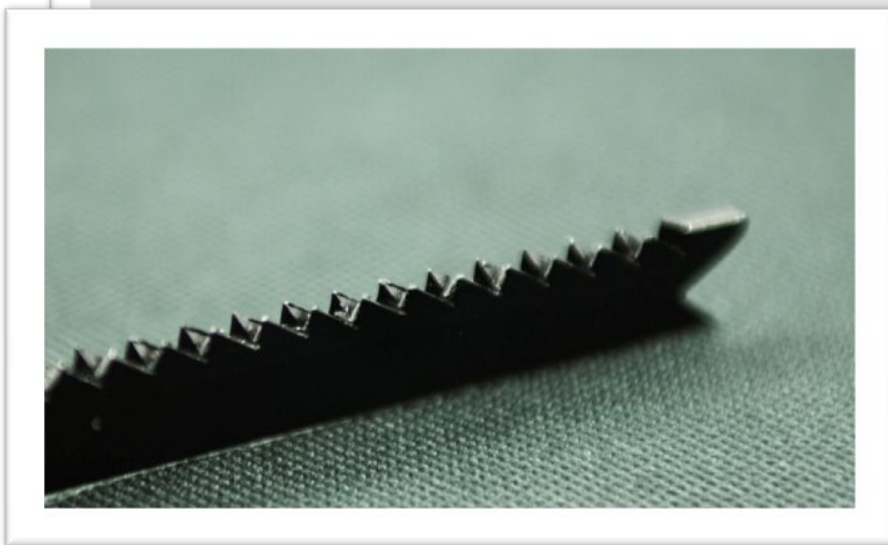

Outdoor knife

Material

Imported hi-carbon steel
Hardness:RHV55

Functions

For peeling, scaling, cutting
as well as a screwdriver